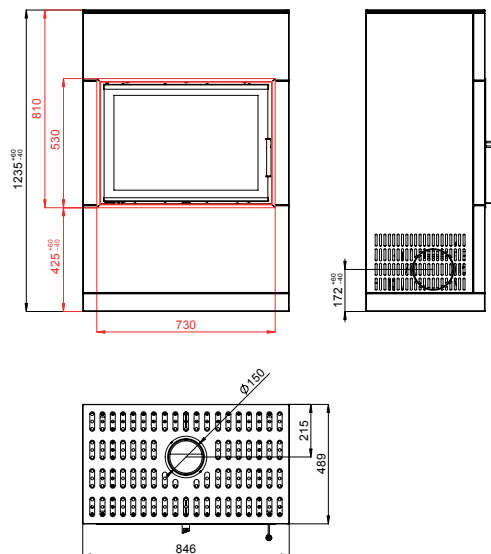

BEF KOMPAKT THERM 7 PASSIVE