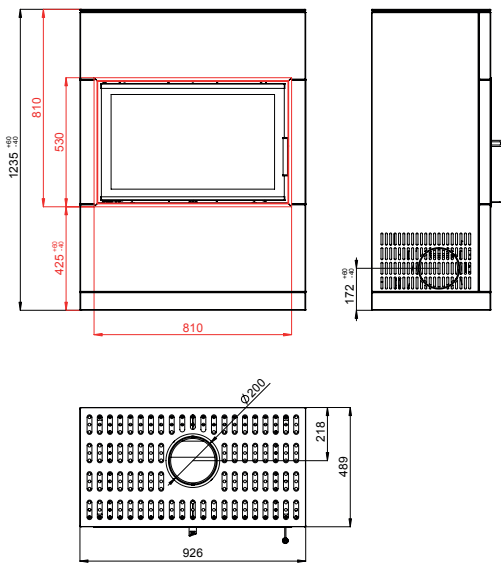

BEF KOMPAKT THERM 8 PASSIVE