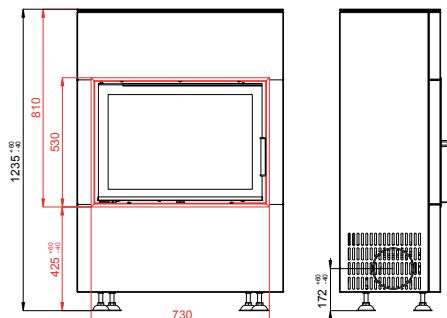

BEF KOMPAKT FEEL 7 PASSIVE