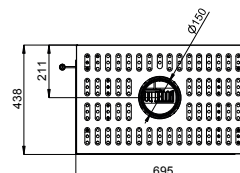

BEF KOMPAKT FEEL 7 PASSIVE

BEF KOMPAKT FEEL 7 CL/CP PASSIVE