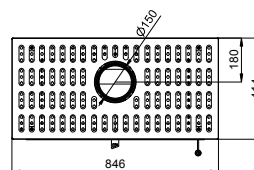

BEF KOMPAKT FEEL 7 PASSIVE

BEF KOMPAKT FEEL 7 CL/CP PASSIVE