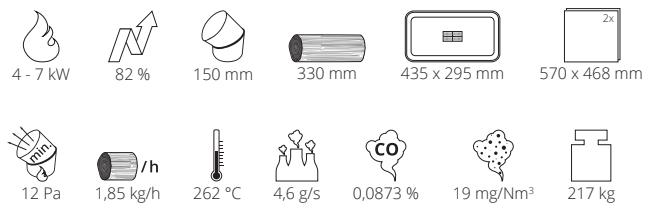

BEF KOMPAKT THERM 6 PASSIVE

BEF KOMPAKT THERM 6 CL/CP PASSIVE