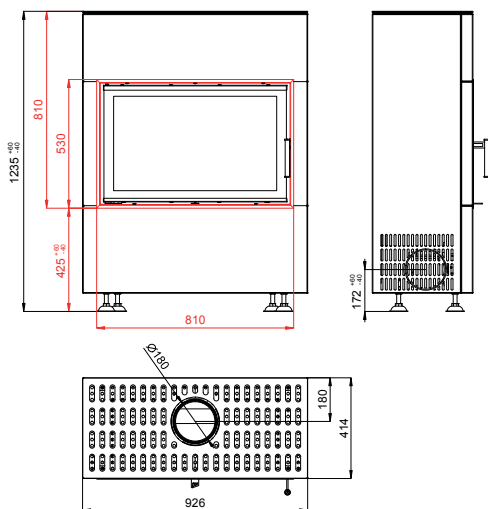

BEF KOMPAKT FEEL 8 PASSIVE