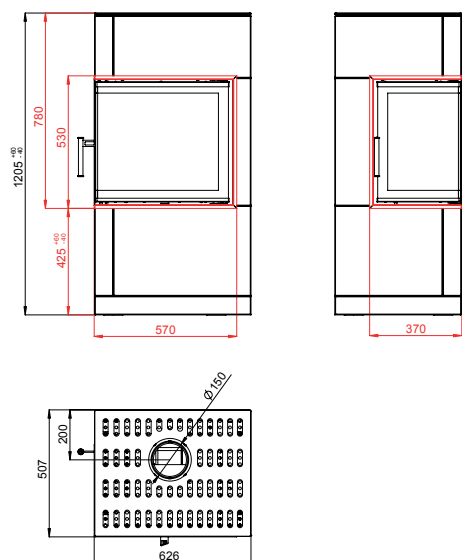

BEF KOMPAKT THERM 6 PASSIVE

BEF KOMPAKT THERM 6 CL/CP PASSIVE