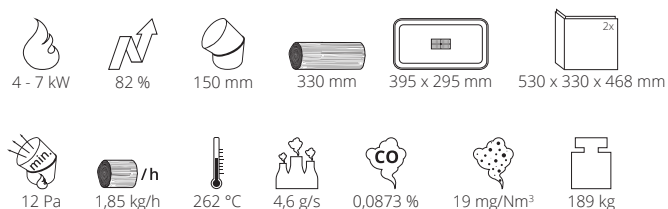

BEF KOMPAKT THERM 6 PASSIVE

BEF KOMPAKT THERM 6 CL/CP PASSIVE