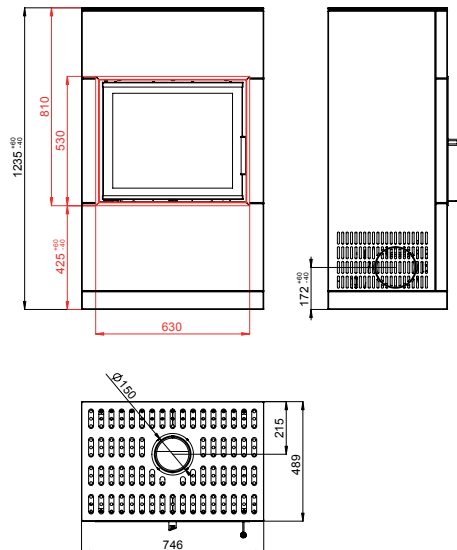

BEF KOMPAKT THERM 6 PASSIVE

BEF KOMPAKT THERM 6 CL/CP PASSIVE