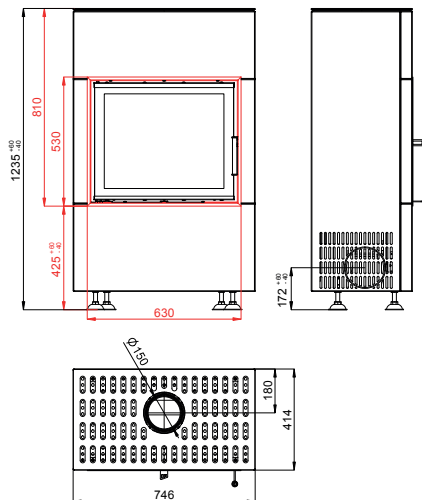

BEF KOMPAKT FEEL 6 PASSIVE