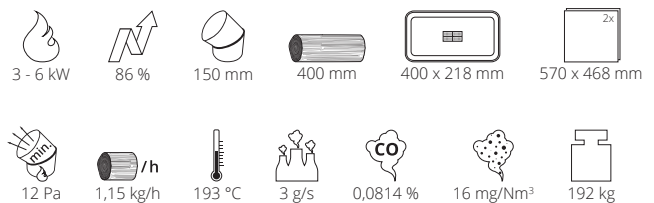

BEF KOMPAKT FEEL 6 PASSIVE

BEF KOMPAKT FEEL 6 CL/CP PASSIVE