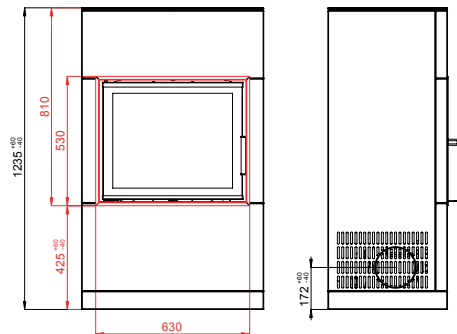

BEF KOMPAKT THERM 6 PASSIVE