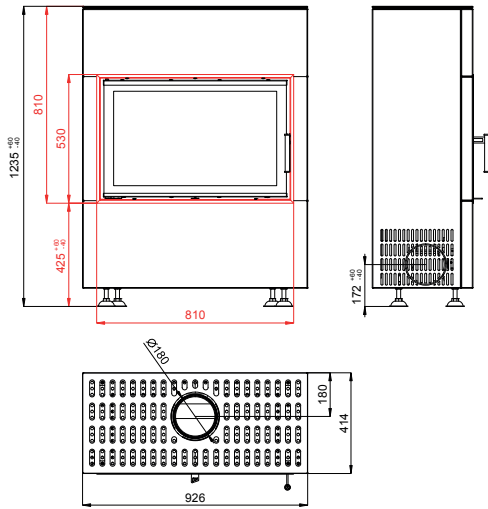

BEF KOMPAKT FEEL 8 PASSIVE

BEF KOMPAKT FEEL 8 CL/CP PASSIVE