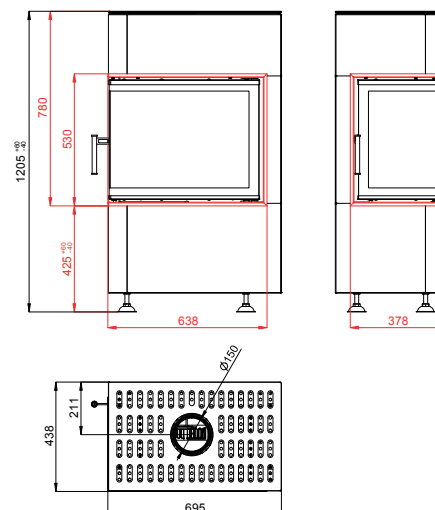

BEF KOMPAKT FEEL 7 PASSIVE

BEF KOMPAKT FEEL 7 CL/CP PASSIVE