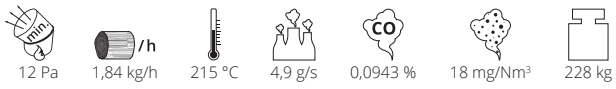

BEF KOMPAKT FEEL 8 PASSIVE

BEF KOMPAKT FEEL 8 CL/CP PASSIVE