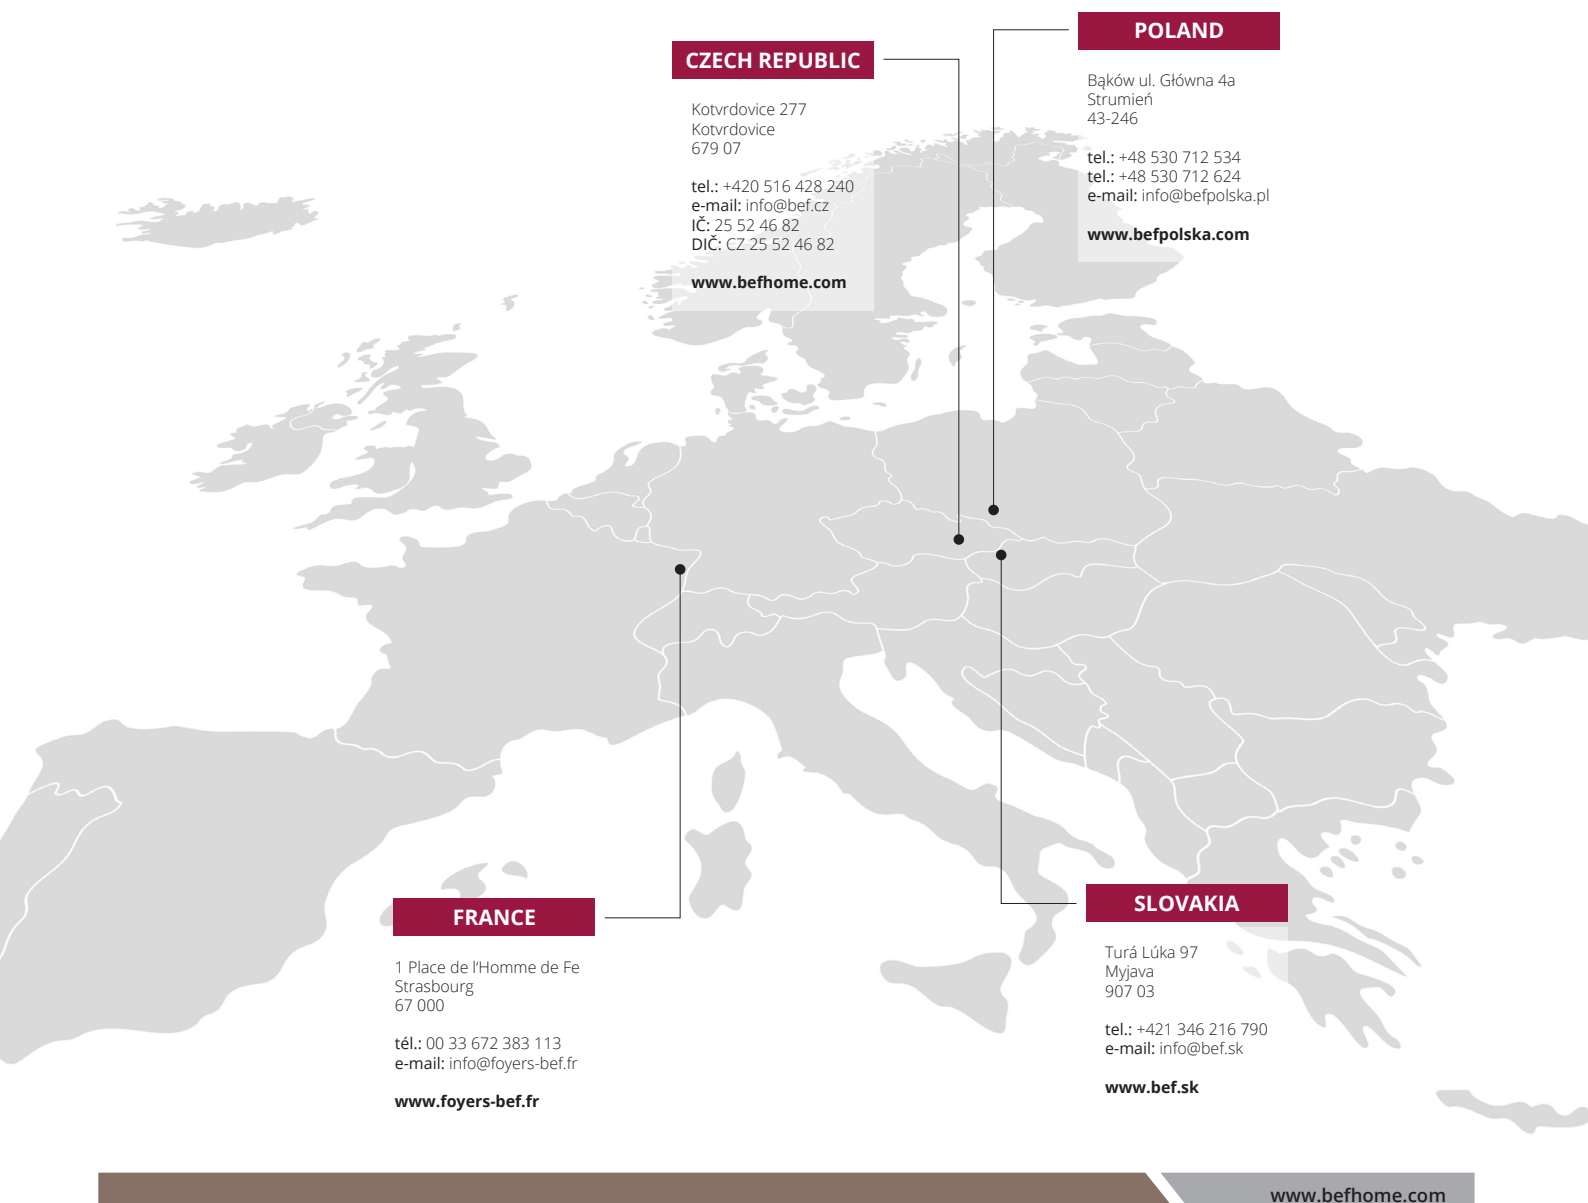

BEF HOME
fire for your heart

CATALOGUE of hot air stoves

BEF HOME

fire for your heart

BEF ARIES	2
BEF VIRGO	6
BEF KOMPAKT FEEL	8
BEF KOMPAKT FEEL PASSIVE	12
BEF KOMPAKT THERM	16
BEF KOMPAKT THERM PASSIVE	20