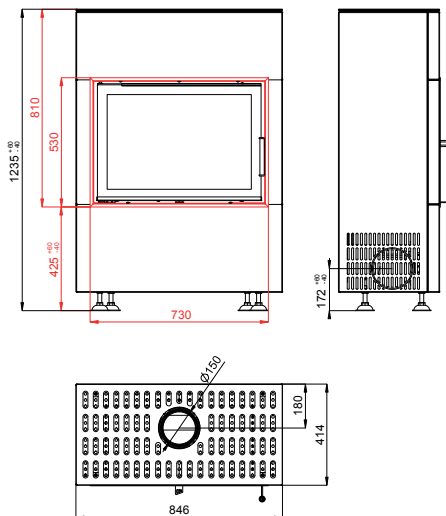

BEF KOMPAKT FEEL 7 PASSIVE

BEF KOMPAKT FEEL 7 CL/CP PASSIVE