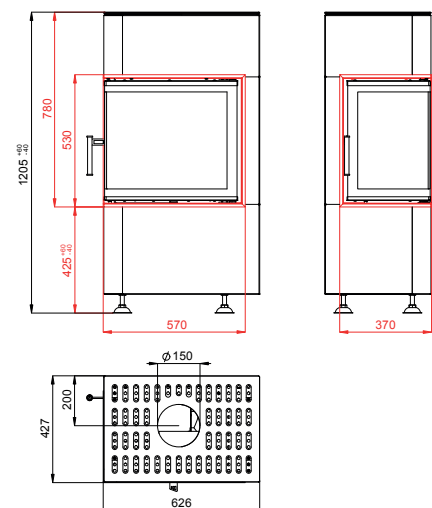

BEF KOMPAKT FEEL 6 PASSIVE

BEF KOMPAKT FEEL 6 CL/CP PASSIVE