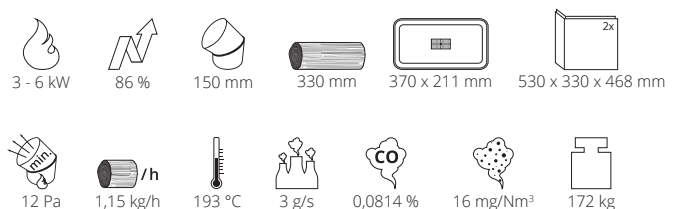

BEF KOMPAKT FEEL 6 PASSIVE

BEF KOMPAKT FEEL 6 CL/CP PASSIVE