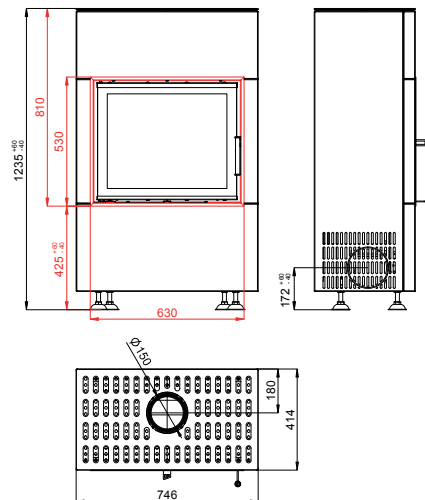

BEF KOMPAKT FEEL 6 PASSIVE

BEF KOMPAKT FEEL 6 CL/CP PASSIVE