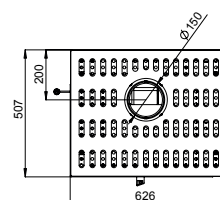

BEF KOMPAKT THERM 6 PASSIVE

BEF KOMPAKT THERM 6 CL/CP PASSIVE