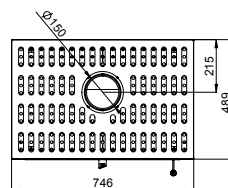

BEF KOMPAKT THERM 6 PASSIVE

BEF KOMPAKT THERM 6 CL/CP PASSIVE