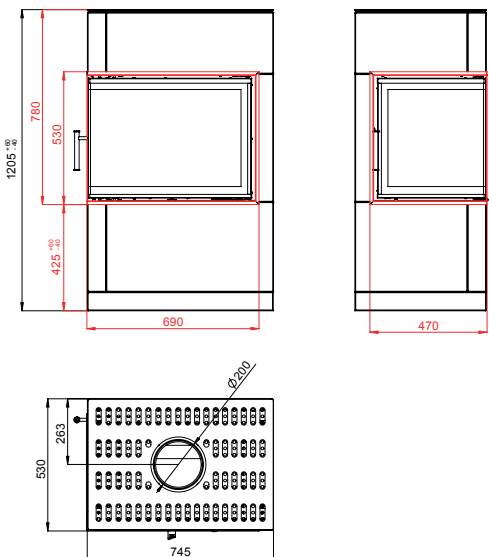

BEF KOMPAKT THERM 8 PASSIVE

BEF KOMPACT THERM 8 CL/CP PASSIVE