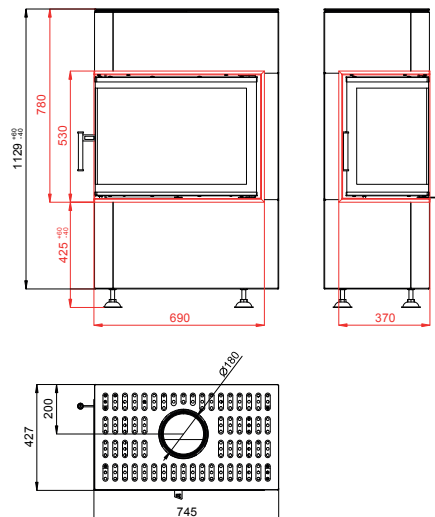

BEF KOMPAKT FEEL 8 PASSIVE

BEF KOMPAKT FEEL 8 CL/CP PASSIVE