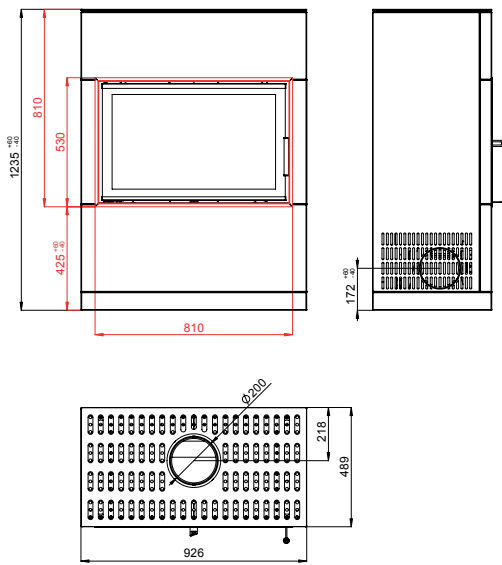

BEF KOMPAKT THERM 8 PASSIVE

BEF KOMPACT THERM 8 CL/CP PASSIVE