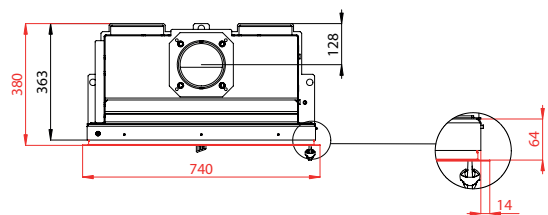

BEF FIRE

BEF FIRE WOLF 7

BImSchV
Stufe 2

15a
B - VG

ČSN EN
13229

BEEF FIRE

BEFORE FIRE

* These data are informative, the manufacturer reserves the right to change.