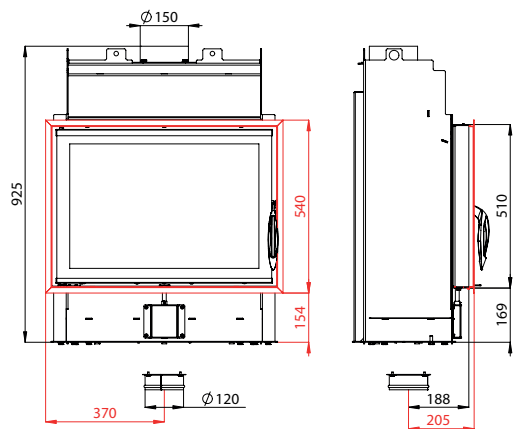

BEF FIRE

BEF FIRE WOLF 7

BImSchV
Stufe 2

15a
B - VG

ČSN EN
13229

BEEF FIRE

BEFORE FIRE

* These data are informative, the manufacturer reserves the right to change.